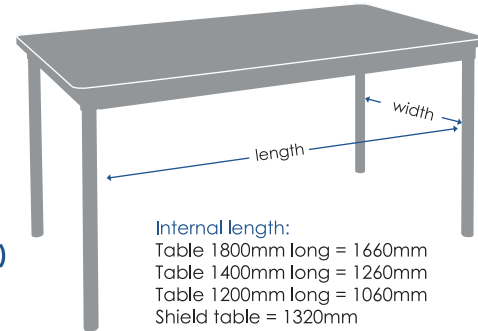

## Folding Table dimensions

Internal length at chair height:  
 Table 1830mm long = 1610mm  
 Table 1520mm long = 1300mm  
 Table 1220mm long = 1000mm  
 Table 915mm long = 695mm

## Enviro Table dimensions

Internal length:  
 Table 1800mm long = 1660mm  
 Table 1400mm long = 1260mm  
 Table 1200mm long = 1060mm  
 Shield table = 1320mm  
 Table 1200mm diameter = 720mm  
 Table 900mm diameter = 530mm  
 750mm long = 610mm

Internal width:  
 Table 750mm wide = 610mm  
 Table 600mm wide = 460mm

## Stack dimensions for 1830mm long bench (max. 10 benches per stack)