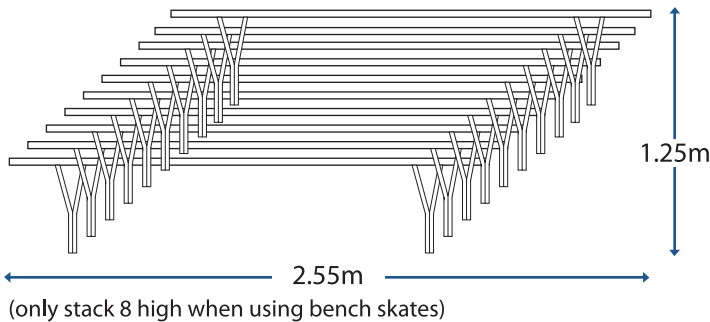

## Folding Table dimensions

Internal length at chair height:  
 Table 1830mm long = 1610mm  
 Table 1520mm long = 1300mm  
 Table 1220mm long = 1000mm  
 Table 915mm long = 695mm

## Enviro Table dimensions

Internal length:  
 Table 1800mm long = 1660mm  
 Table 1400mm long = 1260mm  
 Table 1200mm long = 1060mm  
 Shield table = 1320mm  
 Table 1200mm diameter = 720mm  
 Table 900mm diameter = 530mm  
 750mm long = 610mm

Internal width:  
 Table 750mm wide = 610mm  
 Table 600mm wide = 460mm

## Stack dimensions for 1830mm long bench (max. 10 benches per stack)