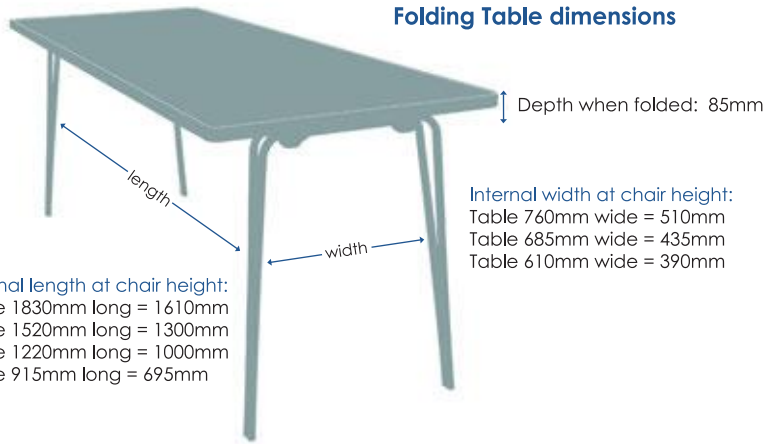

## Folding Table dimensions

Internal length at chair height:  
 Table 1830mm long = 1610mm  
 Table 1520mm long = 1300mm  
 Table 1220mm long = 1000mm  
 Table 915mm long = 695mm

## Enviro Table dimensions

Internal length:  
 Table 1800mm long = 1660mm  
 Table 1400mm long = 1260mm  
 Table 1200mm long = 1060mm  
 Shield table = 1320mm  
 Table 1200mm diameter = 720mm  
 Table 900mm diameter = 530mm  
 750mm long = 610mm

Internal width:  
 Table 750mm wide = 610mm  
 Table 600mm wide = 460mm

## Stack dimensions for 1830mm long bench (max. 10 benches per stack)