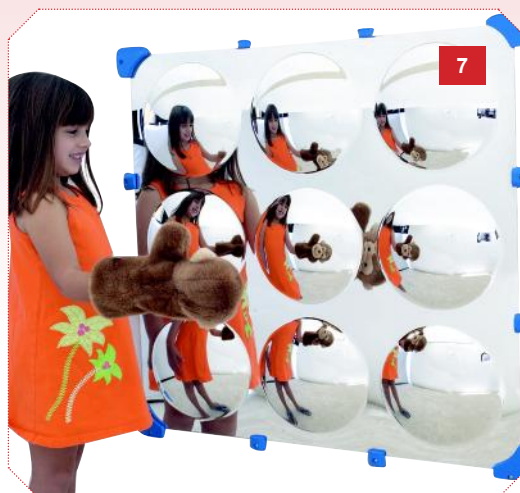

7

1 C7572 - Mirror Height Chart

- Children can measure themselves whilst looking at their image in the mirror.
- The high quality mirror comes with wall mount fixtures and measures children up to a height of 130cms.
- Plastic surface and coloured aluminum frame.
- Dimensions: L 45 x W 100cms.

2 C7573 - Wall Mounted Unbreakable Mirror

- This versatile mirror can be used vertically for role play and horizontally for babies.
- The mirror has a clear, secure methacrylate surface and robust aluminum frame.
- Dimensions: L 100 x W 65cms.

3 C9442 - Measure Me Mirror

- Children will love measuring themselves against this mirror.
- Measurements in centimetres, feet and inches.
- Mounts to 60cm from floor and measures to H 137cm

4 C7574 - Triple Unbreakable Mirror

- This triple mirror has three clear methacrylate mirrors.
- The two side mirrors can be turned for profile observation and the central mirror can be wall-mounted.
- Colourful aluminum frame.
- Dimensions: L 35 x W 100cms.

5 C9452 - Mirror Windows Of The World

- A set of 4 unique colour windows.
- Create a magical wall of visual perception
- Set includes Circle, Square, Arched and Octagon.
- Dimensions: L 57cms

6 C9443 - Soft Framed Concave Bubble Mirror

- A great visual perception experience
- Nine concave repetitive bubble mirrors
- Multiplies and magnifies a child's image
- Dimensions: L 86 x W 86cms

7 C9546 - Bubble Max Mirror

- A giant mirror with 9 convex bubble mirrors, surrounded by flat reflections
- Provides multiple views of a person or object
- Dimensions L 81 x H 81cms