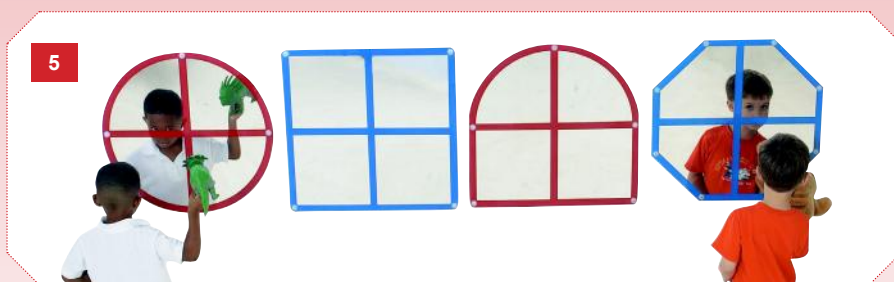

1

2

3

4

5

6

7

1 C7572 - Mirror Height Chart

- Children can measure themselves whilst looking at their image in the mirror.
- The high quality mirror comes with wall mount fixtures and measures children up to a height of 130cms.
- Plastic surface and coloured aluminum frame.
- Dimensions: L 45 x W 100cms.

2 C7573 - Wall Mounted Unbreakable Mirror

- This versatile mirror can be used vertically for role play and horizontally for babies.
- The mirror has a clear, secure methacrylate surface and robust aluminum frame.
- Dimensions: L 100 x W 65cms.

3 C9442 - Measure Me Mirror

- Children will love measuring themselves against this mirror.
- Measurements in centimetres, feet and inches.
- Mounts to 60cm from floor and measures to H 137cm

4 C7574 - Triple Unbreakable Mirror

- This triple mirror has three clear methacrylate mirrors.
- The two side mirrors can be turned for profile observation and the central mirror can be wall-mounted.
- Colourful aluminum frame.
- Dimensions: L 35 x W 100cms.

5 C9452 - Mirror Windows Of The World

- A set of 4 unique colour windows.
- Create a magical wall of visual perception
- Set includes Circle, Square, Arched and Octagon.
- Dimensions: L 57cms

6 C9443 - Soft Framed Concave Bubble Mirror

- A great visual perception experience
- Nine concave repetitive bubble mirrors
- Multiplies and magnifies a child's image
- Dimensions: L 86 x W 86cms

7 C9546 - Bubble Max Mirror

- A giant mirror with 9 convex bubble mirrors, surrounded by flat reflections
- Provides multiple views of a person or object
- Dimensions L 81 x H 81cms