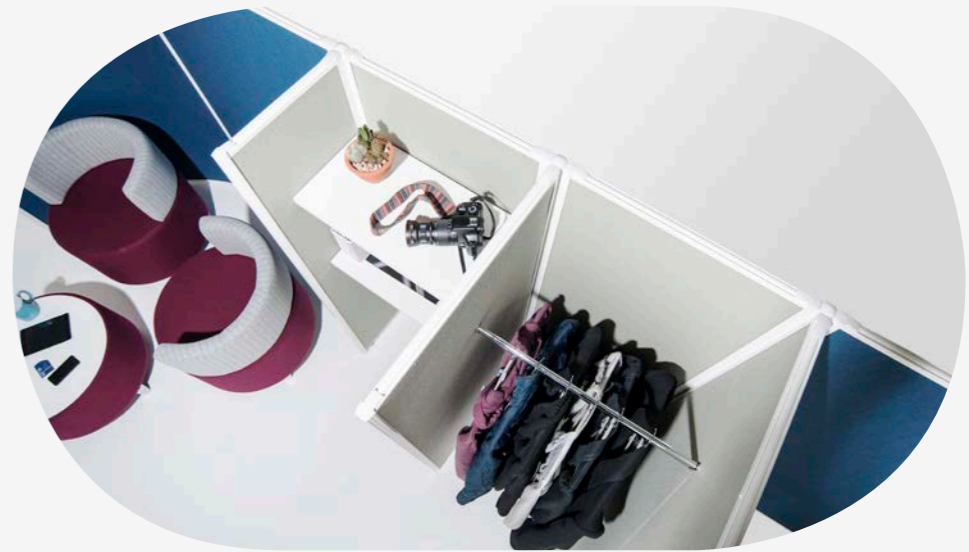

ORIGIN+

- Top rail includes accessory clip point
- Toolrails available
- Desk mounted screens supplied with brackets

- Desk mounted or free standing available
- Frame colour available in white or silver
- Linking available inline, 2 way/3 way/4 way and 120 degree