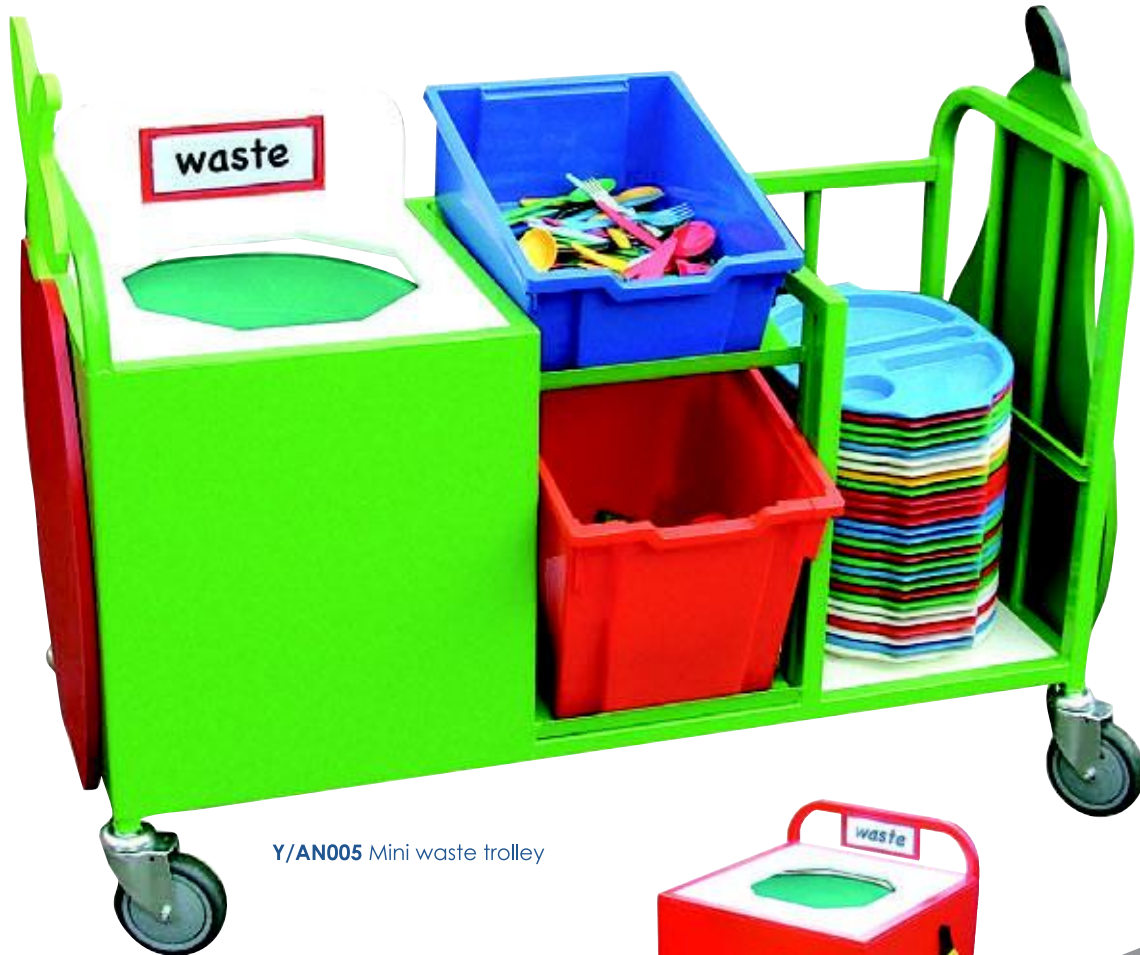

Dining room equipment

Quality dining room equipment

Y/AN005 Mini waste trolley

Mini waste clearing trolley

A compact waste trolley with a large container to take bin liners, space for the collection of cutlery, cups and trays supplied with one fruit end panel as standard.

Waste clearing trolley

Supplied with three decorative panels and a large container to take bin liners. Choice of fruit end panel: Apple, Pear, Carrot or Banana.