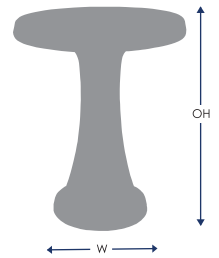

OneLeg® stool

The new and revolutionary way to sit

NEW