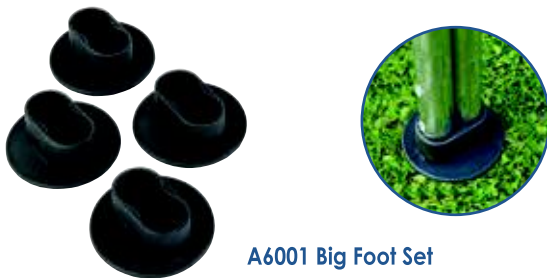

# Accessories & spare parts

**A9001 Fastfold Tool**

**Fastfold** - A time saving device to assist with the folding down of Premier, Contour, Contour Plus and Economy folding tables.

**A6001 Big Foot Set**