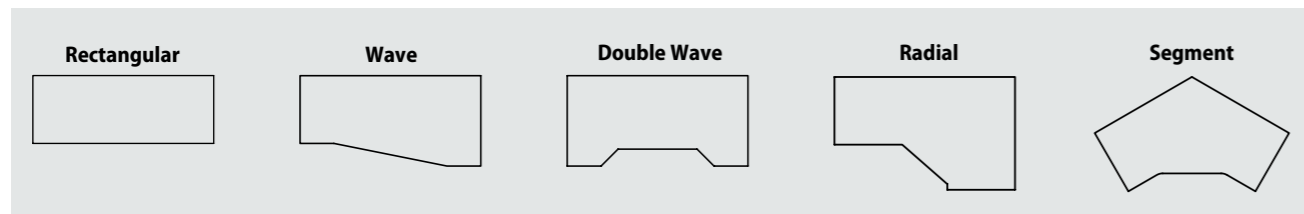

600mm Deep Desktop Shapes