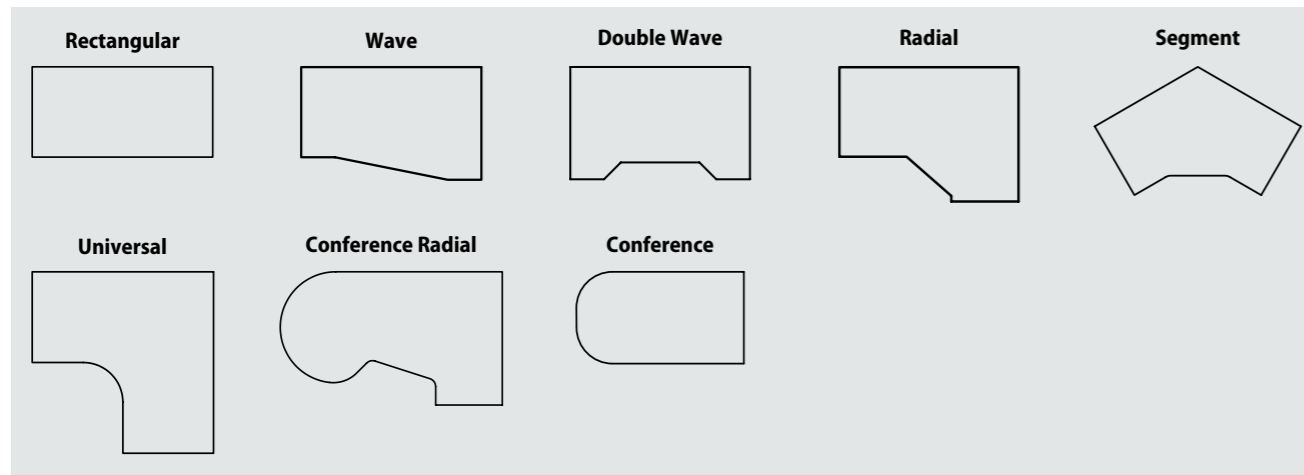

800mm Deep Desktop Shapes