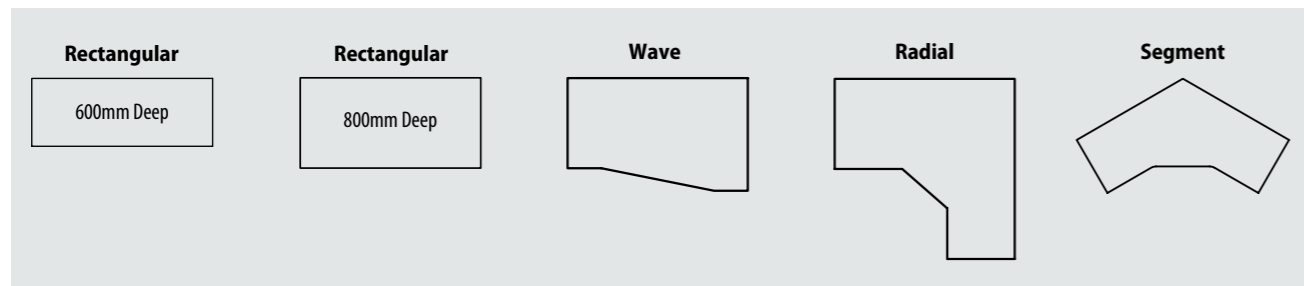

Combination Desktop Shapes