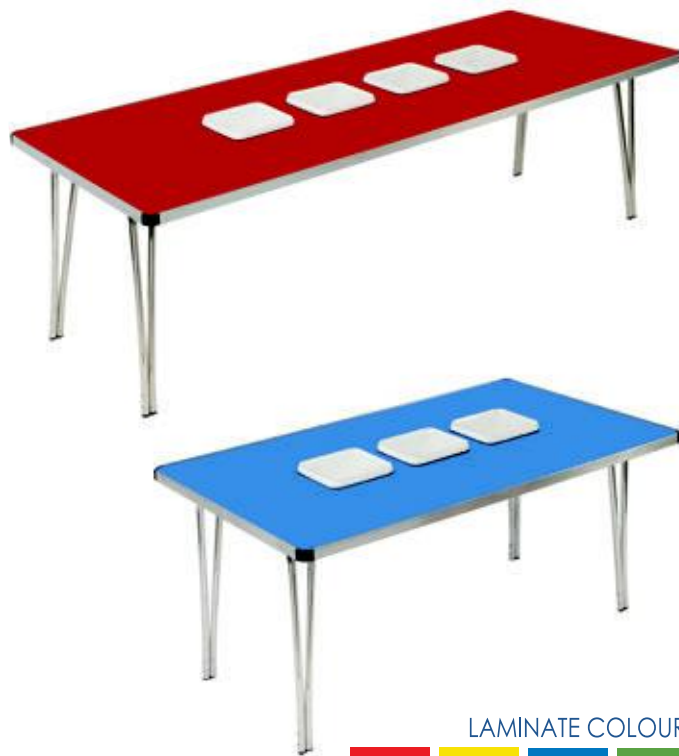

Tub folding tables

These are Contour folding tables with a difference. The table top is supplied with holes cut into the top into which you place the plastic tubs supplied. Into the tubs (which are also supplied with lids) you can place your Lego®, pencils, crayons, plasticine, cars and any other small objects and then drop them into the table top.

Once your activity is complete, just remove the tubs and store them away.

The lightweight table can then be folded away for storage.

- Supplied with tubs including lids
- Fold flat for storage

To Order: Select table length | Select height | Select colour

All prices are exclusive of VAT

LAMINATE COLOURS

Heritage Folding Table

Celebrate a historic year

Epitomising the greatness of Britain is the Union flag and this powerful image is now displayed on our lightweight Heritage folding table. Based on our successful Contour folding table this striking version is available in one size and a choice of heights.

- **Limited edition**
- **Lightweight yet strong**
- **Striking Union flag top**

To Order: Select height

Heritage Folding Table	Available heights mm							
C/CB2H L1220 x W685mm	760	698	635	584	546	508	8.25kg	£148.00