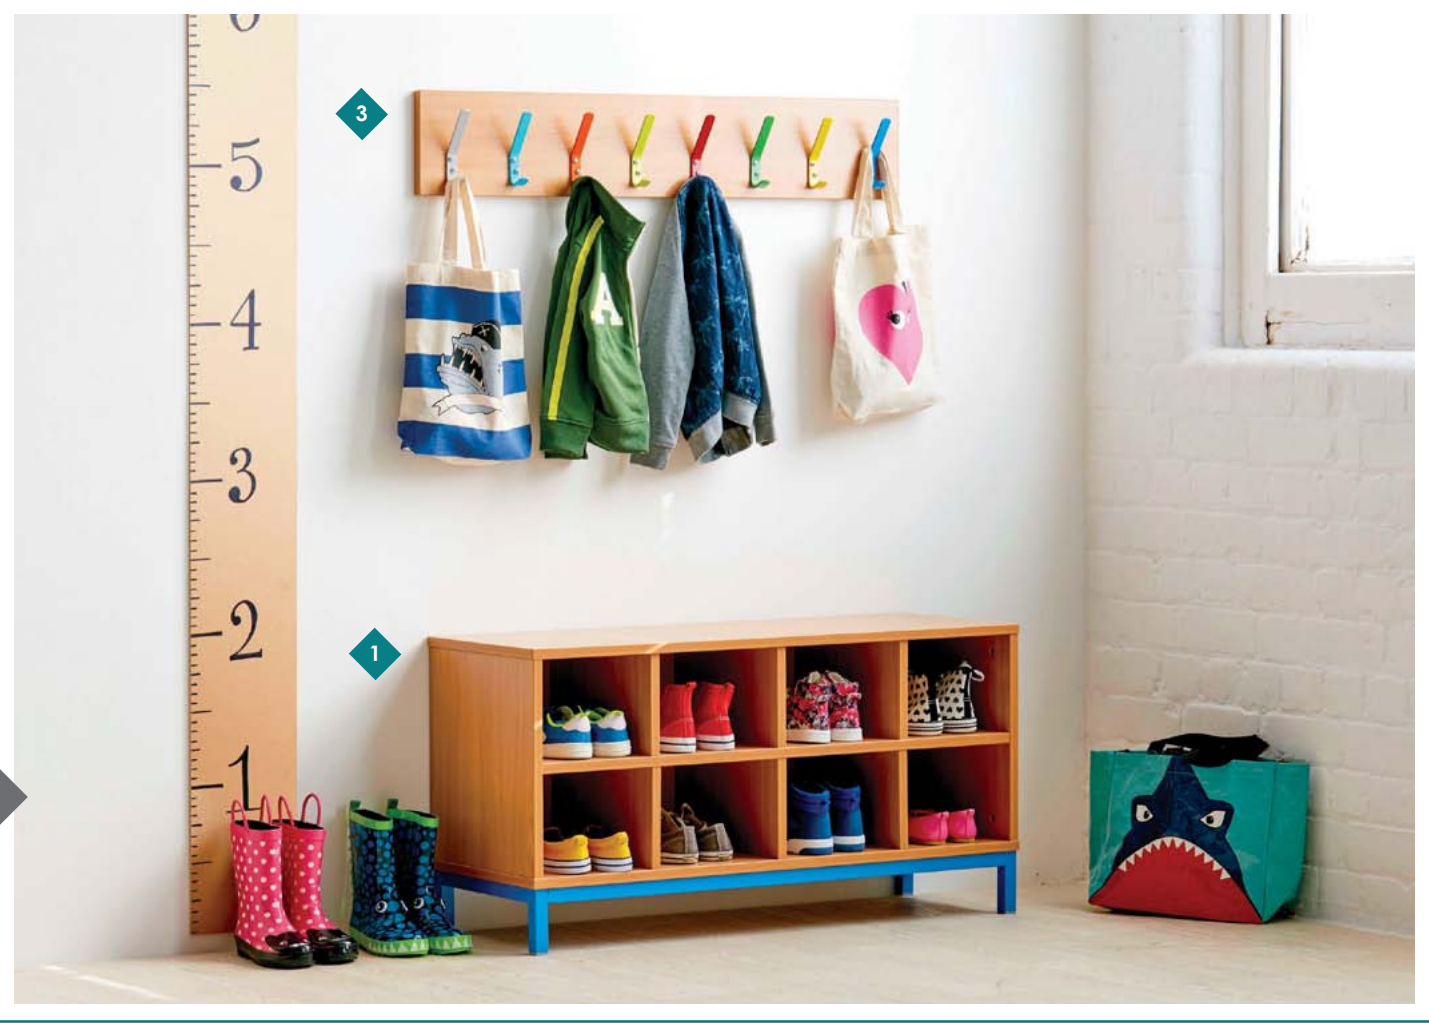

12

13

1. **Finishes Available**
2. Beech
   - Maple
   - White

1. **Metal Frame & Hook Colours Available**
2. Cool Blue
   - Red
   - Yellow
   - Apple Green
   - Cyan
   - Tangerine
   - Lime
   - Light Grey
   - White