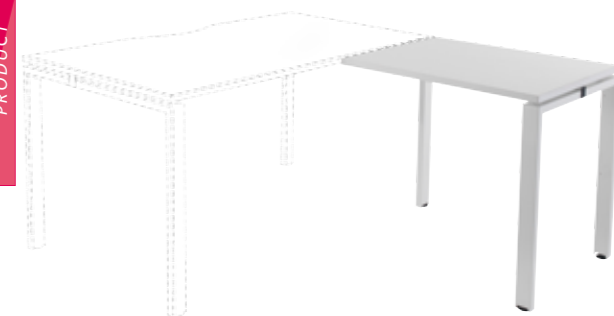

## D-END

CB1660DE // W1600 D600 **£180.00**

\* D-end brackets included with code above.  
 \* D-end only fits a 2 person unit due to the top being 1600mm wide.

TOP FINISHES // FRAME FINISHES

NEW PRODUCT