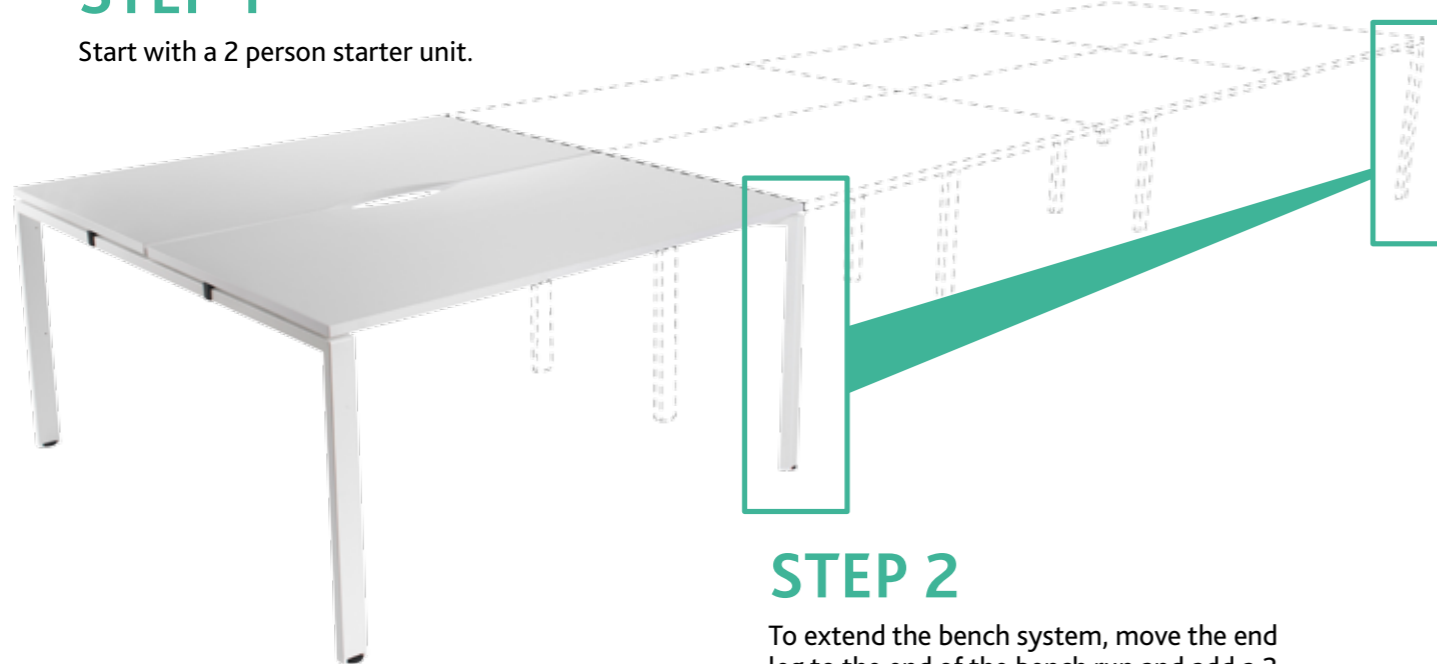

BENCH

One size truly can fit all with our new modular bench desking range

- More cost effective use of valuable real estate floor space with smaller footprints and shared desktop space.
- Cost per position reduction due to shared componentry.
- Reduced environmental footprint.

STEP 1

Start with a 2 person starter unit.

STEP 2

To extend the bench system, move the end leg to the end of the bench run and add a 2 person extension

STEP 3

Add in the desired number of extension desks

e.g. to create a 8 person desk it uses a 2 person unit and 3 extension units.

THE SOLUTION

- Scalloped and 62mmØ cable port desktop options.
- Desktops available in 800mm and 780mm depths. Please note screens must be used with 780mm desktops
- Horizontal and vertical cable management options.
- White or silver leg finishes available, other finishes available on request.
- Desktops available in 6 stocked finishes.
- Complementary storage, meeting and return units.

BENCH

NEW PRODUCT

2 PERSON

FULL DEPTH

CB1280CO/2P // W1200 D800 **£600.00**
CB1480CO/2P // W1400 D800 **£620.00**
CB1680CO/2P // W1600 D800 **£665.00**

SCREEN DEPTH

CB1278CO/2P // W1200 D780 **£600.00**
CB1478CO/2P // W1400 D780 **£621.00**
CB1678CO/2P // W1600 D780 **£665.00**