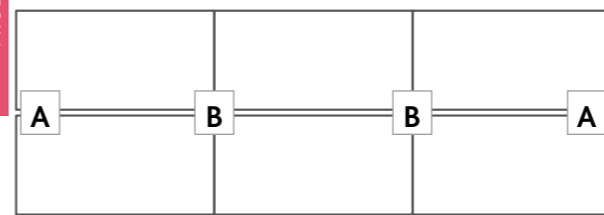

4 PERSON BRACKETS

A X 2 TCBFESB // END BRACKET **£18.00 (PRICE PER BRACKET)**
B X 1 TCBFISB // INTERMEDIATE BRACKET **£22.00 (PRICE PER BRACKET)**

FINISHES
☐ ☐

NEW PRODUCT

6 PERSON BRACKETS

A X 2 TCBFESB // END BRACKET **£18.00 (PRICE PER BRACKET)**
B X 2 TCBFISB // INTERMEDIATE BRACKET **£22.00 (PRICE PER BRACKET)**

FINISHES
☐ ☐

NEW PRODUCT