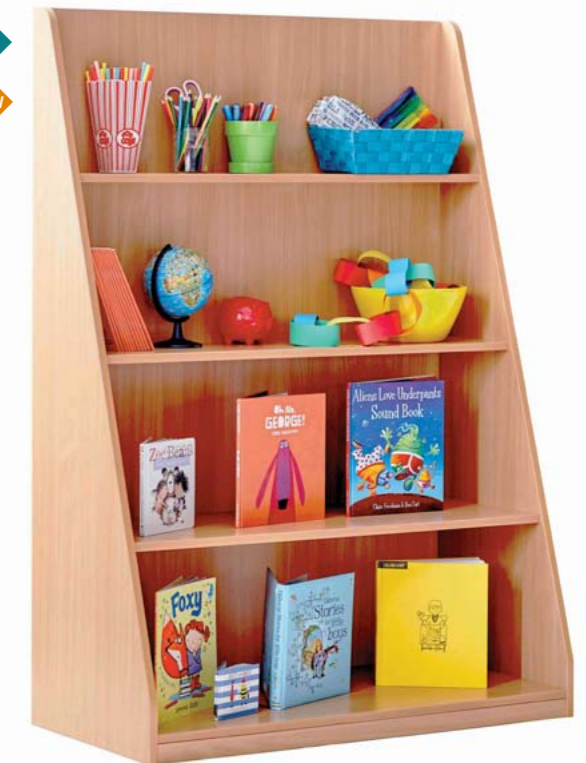

### Library Unit with 4 Tiered Fixed Shelves

W760 x D380 x H780mm

MEQ4LU Beech

MAP4LU Maple

### Library Unit with 5 Tiered Fixed Shelves

W760 x D380 x H965mm

MEQ5LU Beech

MAP5LU Maple

NEW

### Library Unit with 3 Fixed Straight Shelves

W1040 x D502 x H1000mm

MEQ6LU Beech

MAP6LU Maple

### Library Unit with 4 Fixed Straight Shelves

W1040 x D502 x H1500mm

MEQ7LU Beech

MAP7LU Maple